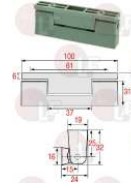

ISA - TASSELLI 50230102300

3053610 LEFT HINGE BRACKET ML/SY