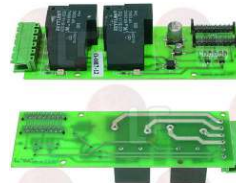

# ISA - TASSELLI

Suitable for:

**3445424 ELECTRON.CIRCUIT BOARD CAREL PSBIA01110**  
 115/230Vac  
 1 relay output 2Hp for compressor  
 1 relay output 16A for defrosting  
 1 relay output 10A for ventilators  
 1 relay output 10A for alarm  
 1 relay output 16A for light  
 1 relay output 10A for demisting heating element  
 2 digital inputs  
 LAN serial connection  
 3 NTC probes (not included)  
 RTC timer function  
 personalised ISA-TASSELLI

ISA - TASSELLI 418236623000

Suitable for:

**3390384 ELECTRON.CIRCUIT BOARD DICE B300136001**  
 for pneumatic valve control

ISA - TASSELLI 418200094100

**3390393 ELECTRONIC CIRCUIT BOARD B0496.01**

ISA - TASSELLI 418200007100

**3390385 ELECTRONIC CIRCUIT BOARD ELECTRO ON-OFF**  
 O-0017-12

ISA - TASSELLI 418221547100

**3390389 GRAPHIC DISPLAY CAREL PGD1000NW0**  
 mounting hole 74x39 mm  
 graphical resolution 132x64 pixels

ISA - TASSELLI 418200042000