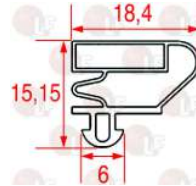

ISA - TASSELLI 424033299000

5035801 SNAP-IN GASKET 1555x679 mm
magnetic - grey
for GOURMET 600/700
for Refrigerated cupboard (ISA - TASSELLI)
Series GOURMET600 - Series GOURMET700