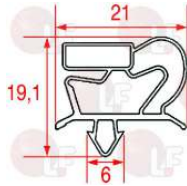

ISA - TASSELLI

3286101 SNAP-IN GASKET 1540x685 mm
magnetic - grey colour