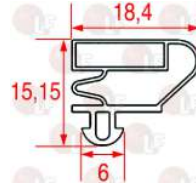

ISA - TASSELLI ISA - TASSELLI 424019211000

3186884 SNAP-IN DOOR GASKET 760x690 mm
magnetic - grey colour
for REFRIGERATOR model with blind door