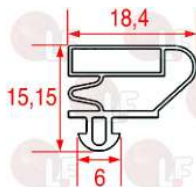

ISA - TASSELLI 28047721

3286099 SNAP-IN GASKET 432x180 mm
magnetic - grey colour
for drawer 1/3